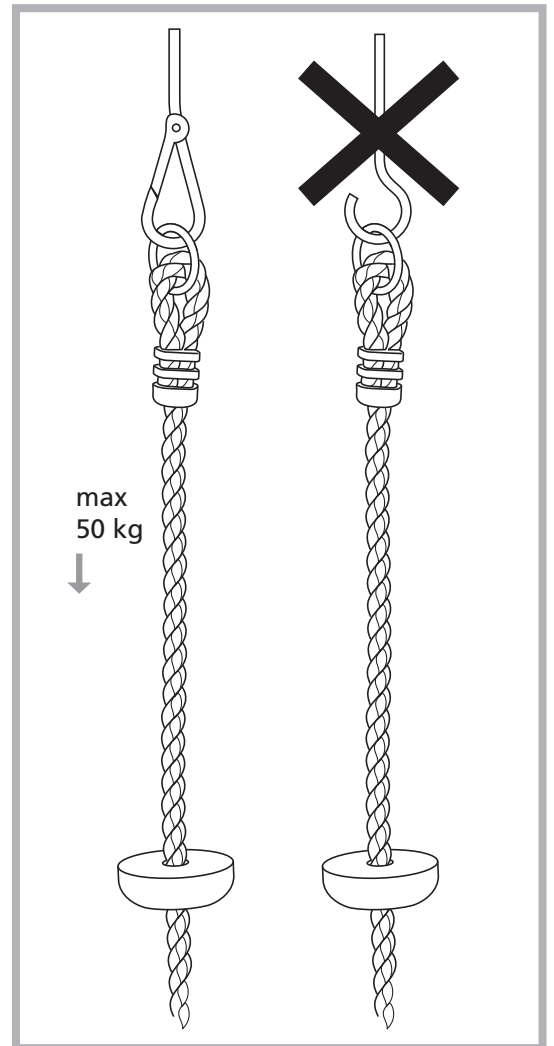

CLIMBING ROPE

COMPLIES WITH
EUROPEAN STANDARD
EN 71
MADE IN CHINA

WARNING

HÖRBY BRUK

www.horbybruk.se

Sweden

AB Hörby Bruk Slakterigatan 5, 242 35 Hörby Sweden Phone +46 415 16770