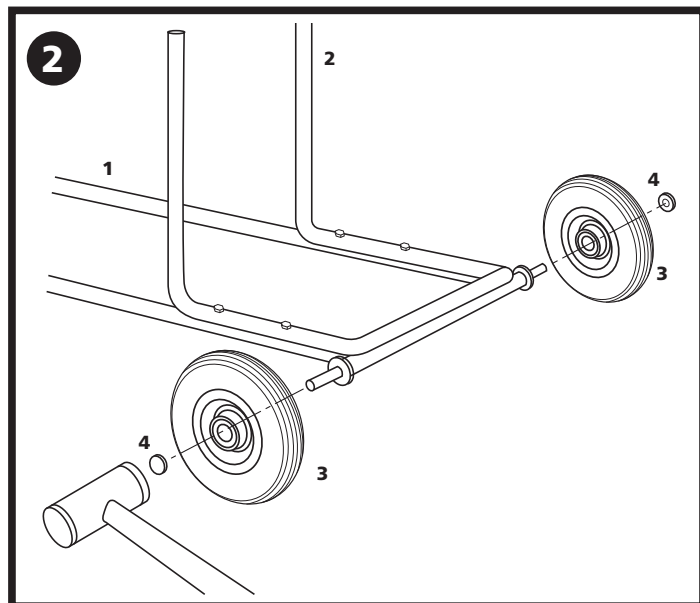

1	1
2	1
3	2
4	2
5	1
6	2
(A)	4 (M6 – 45 mm)
(B)	4 (M6)
(C)	2

Montage.

Assembly.

HÖRBY BRUK

www.horbybruk.se

Sweden

AB Hörby Bruk Slakterigatan 5, 242 35 Hörby Sweden Phone +46 415 16770
