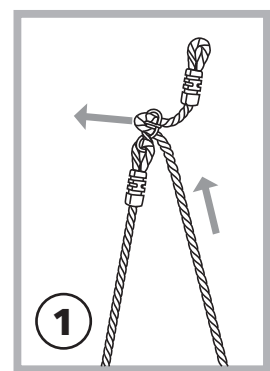

BABY SEAT HIGH

COMPLIES WITH EUROPEAN STANDARD EN 71
MADE IN CHINA

HÖRBY BRUK

www.horbybruk.se

Sweden

AB Hörby Bruk Slakterigatan 5, 242 35 Hörby Sweden Phone +46 415 16770