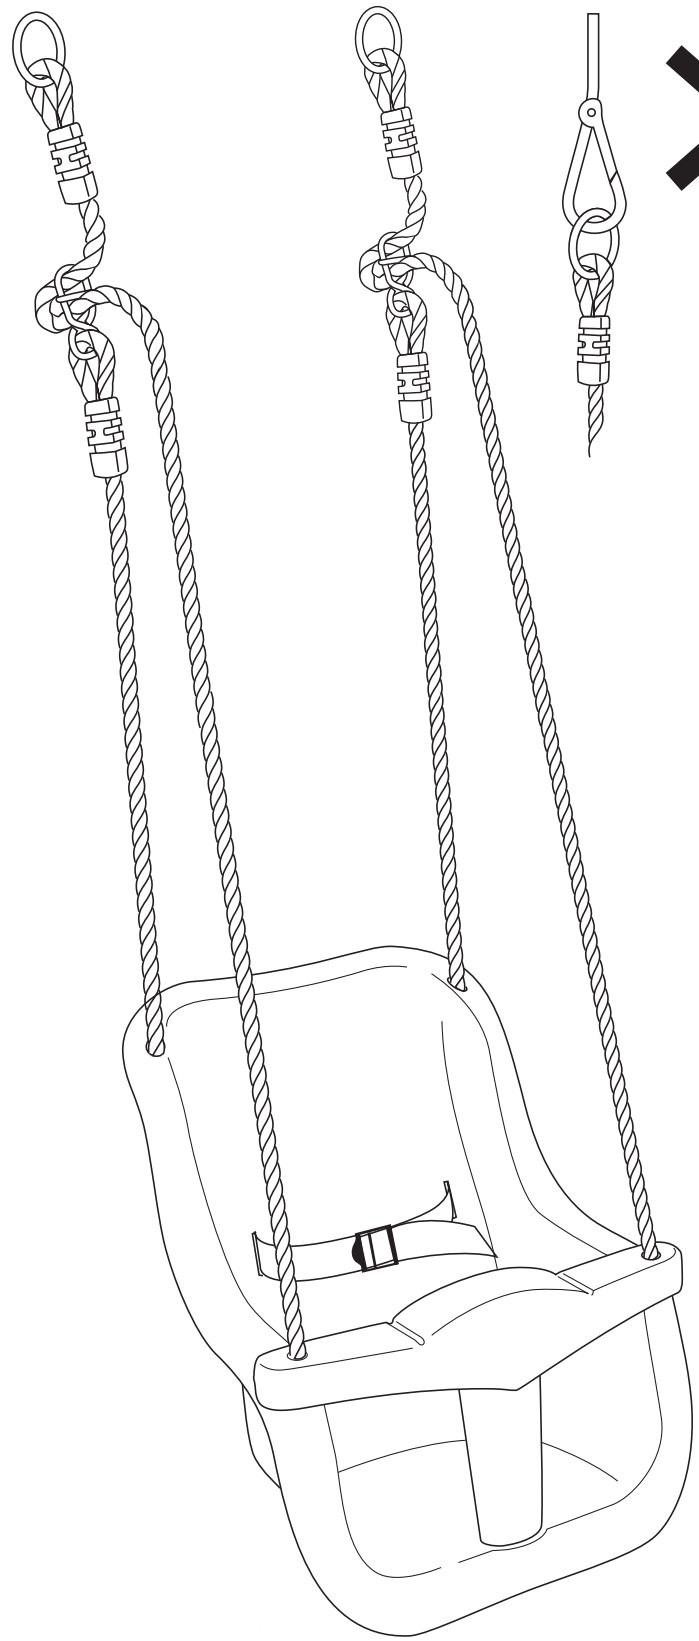

BABY SEAT HIGH

COMPLIES WITH EUROPEAN STANDARD EN 71
MADE IN CHINA

HÖRBY BRUK

www.horbybruk.se

Sweden

AB Hörby Bruk Slakterigatan 5, 242 35 Hörby Sweden Phone +46 415 16770