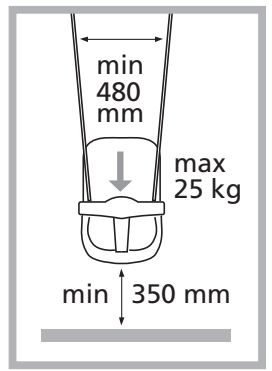

BABY SEAT HIGH

COMPLIES WITH EUROPEAN STANDARD EN 71
MADE IN CHINA

HÖRBY BRUK

www.horbybruk.se

Sweden

AB Hörby Bruk Slakterigatan 5, 242 35 Hörby Sweden Phone +46 415 16770