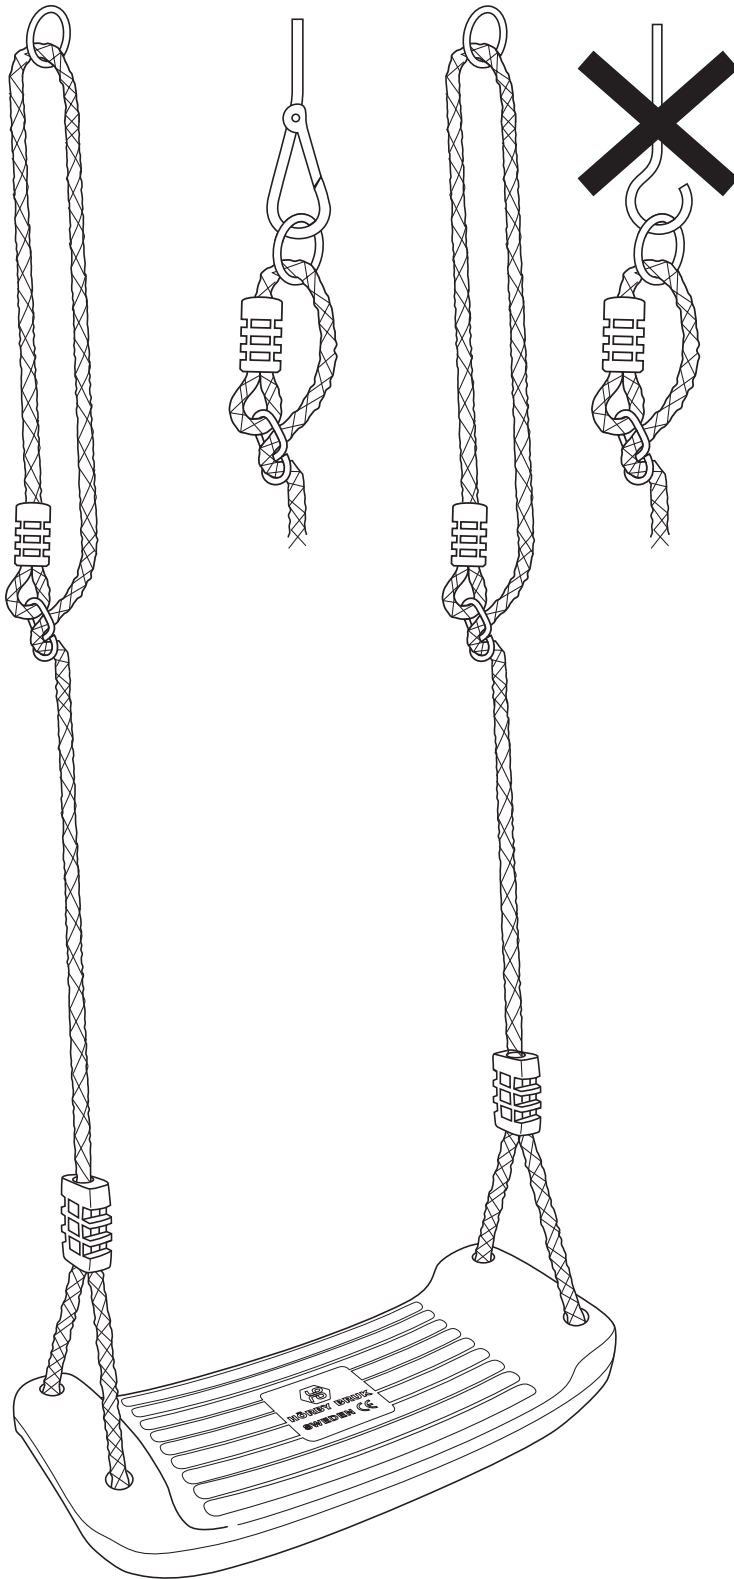

SWING SEAT

COMPLIES WITH
EUROPEAN STANDARD
EN 71
MADE IN CHINA

WARNING

HÖRBY BRUK

www.horbybruk.se

Sweden

AB Hörby Bruk Slakterigatan 5, 242 35 Hörby Sweden Phone +46 415 16770