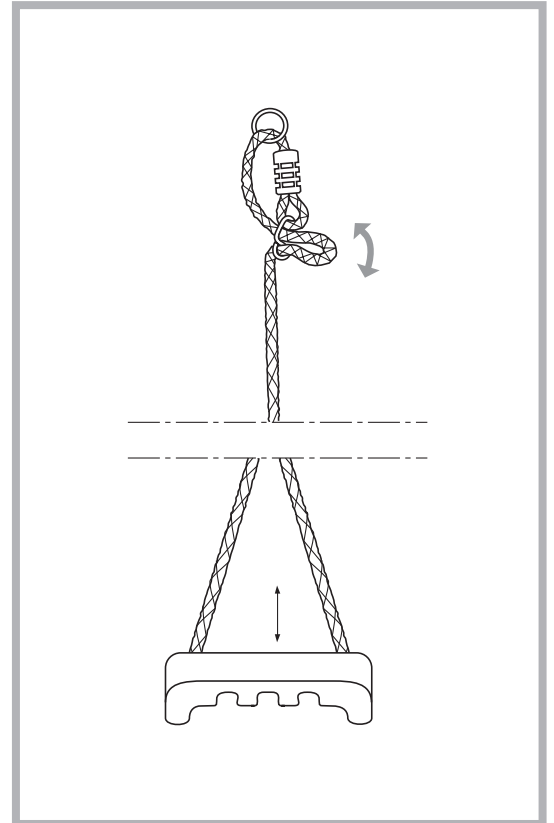

SWING SEAT

COMPLIES WITH
EUROPEAN STANDARD
EN 71
MADE IN CHINA

WARNING

HÖRBY BRUK

www.horbybruk.se

Sweden

AB Hörby Bruk Slakterigatan 5, 242 35 Hörby Sweden Phone +46 415 16770