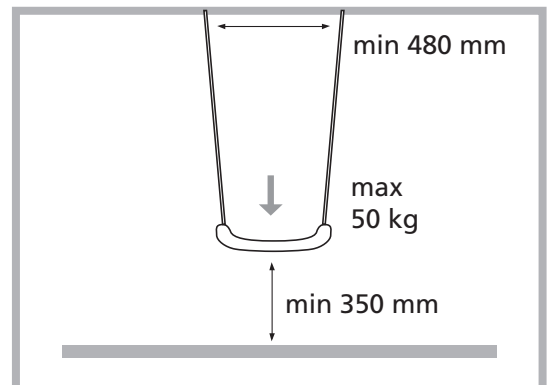

SWING SEAT

COMPLIES WITH
EUROPEAN STANDARD
EN 71
MADE IN CHINA

WARNING

HÖRBY BRUK

www.horbybruk.se

Sweden

AB Hörby Bruk Slakterigatan 5, 242 35 Hörby Sweden Phone +46 415 16770