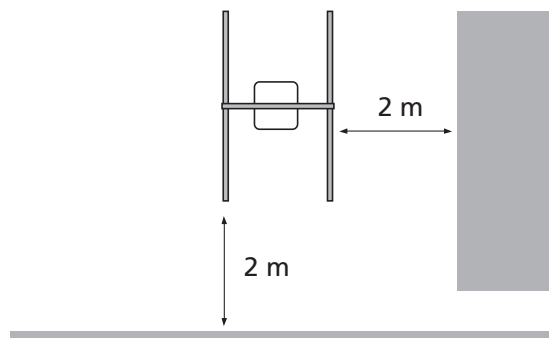

SWING SEAT

COMPLIES WITH
EUROPEAN STANDARD
EN 71
MADE IN CHINA

WARNING

HÖRBY BRUK

www.horbybruk.se

Sweden

AB Hörby Bruk Slakterigatan 5, 242 35 Hörby Sweden Phone +46 415 16770