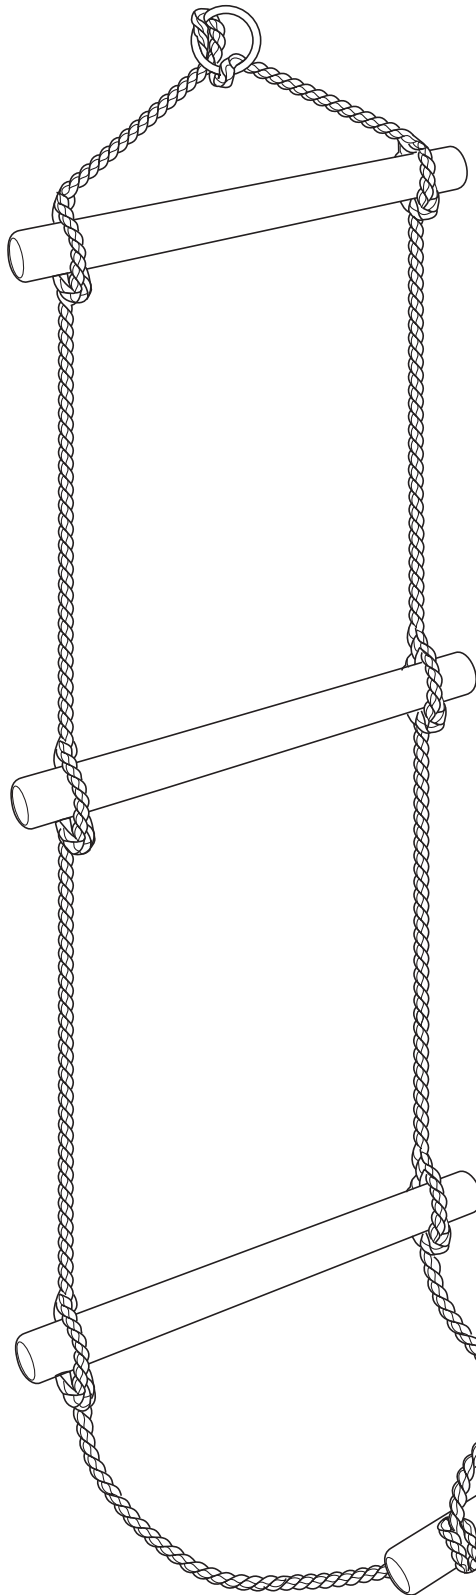

CLIMBING LADDER

COMPLIES WITH
EUROPEAN STANDARD
EN 71
MADE IN CHINA

WARNING

HÖRBY BRUK

www.horbybruk.se

Sweden

ISO 9001
ISO 14001
BUREAU VERITAS
Certification

AB Hörby Bruk Slakterigatan 5, 242 35 Hörby Sweden Phone +46 415 16770