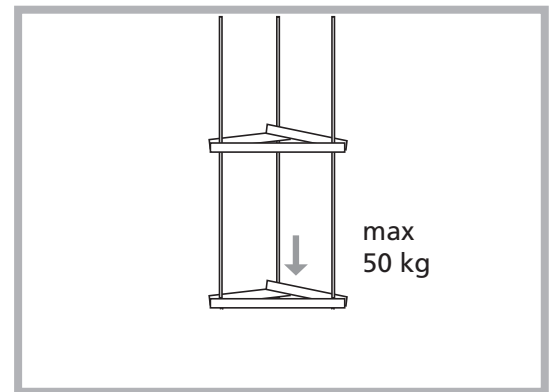

CLIMBING LADDER 3D

COMPLIES WITH
EUROPEAN STANDARD
EN 71
MADE IN CHINA

WARNING

HÖRBY BRUK

www.horbybruk.se

Sweden

AB Hörby Bruk Slakterigatan 5, 242 35 Hörby Sweden Phone +46 415 16770