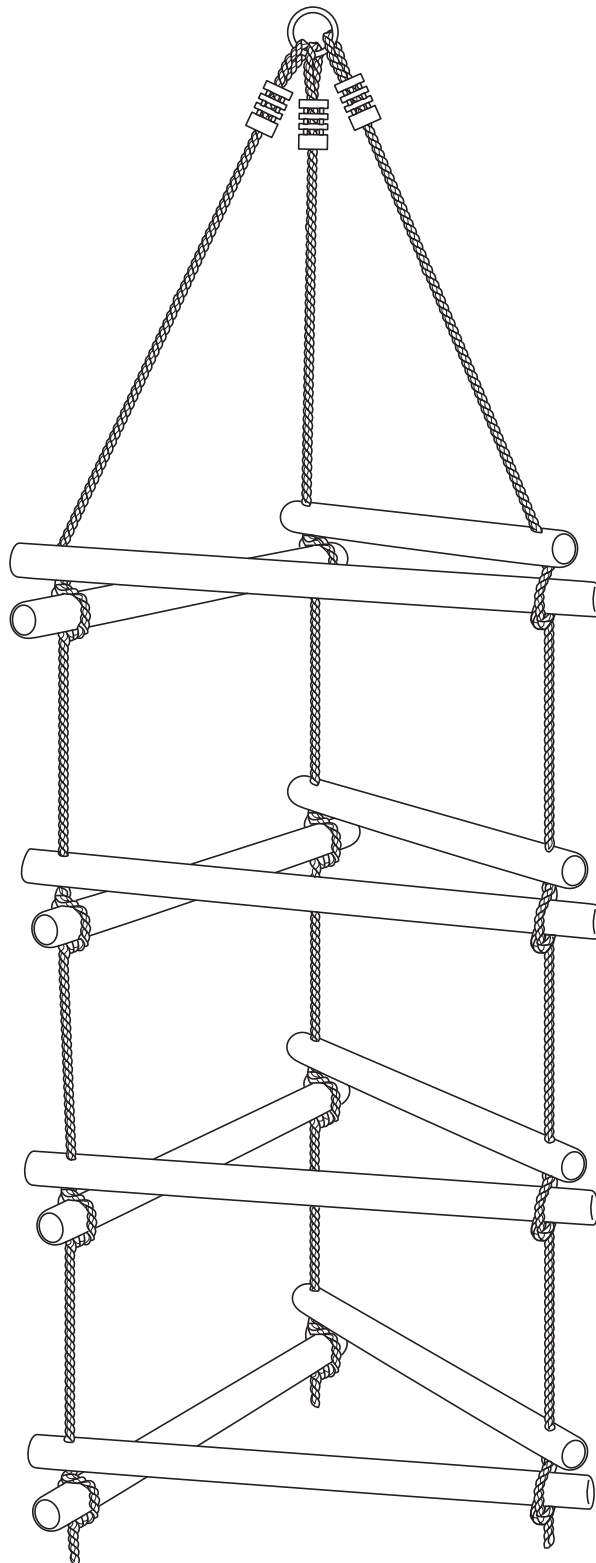

CLIMBING LADDER 3D

COMPLIES WITH
EUROPEAN STANDARD
EN 71
MADE IN CHINA

WARNING

HÖRBY BRUK

www.horbybruk.se

Sweden

AB Hörby Bruk Slakterigatan 5, 242 35 Hörby Sweden Phone +46 415 16770