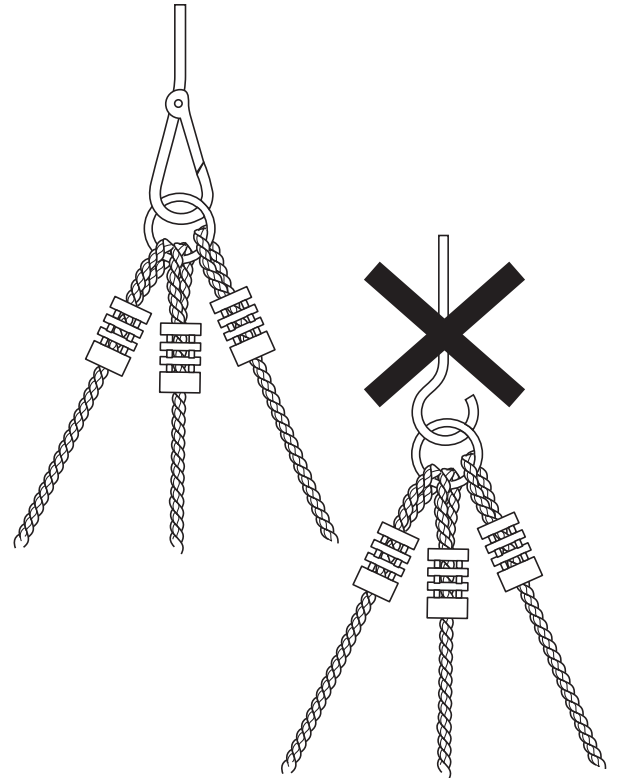

CLIMBING LADDER 3D

COMPLIES WITH
EUROPEAN STANDARD
EN 71
MADE IN CHINA

WARNING

HÖRBY BRUK

www.horbybruk.se

Sweden

AB Hörby Bruk Slakterigatan 5, 242 35 Hörby Sweden Phone +46 415 16770