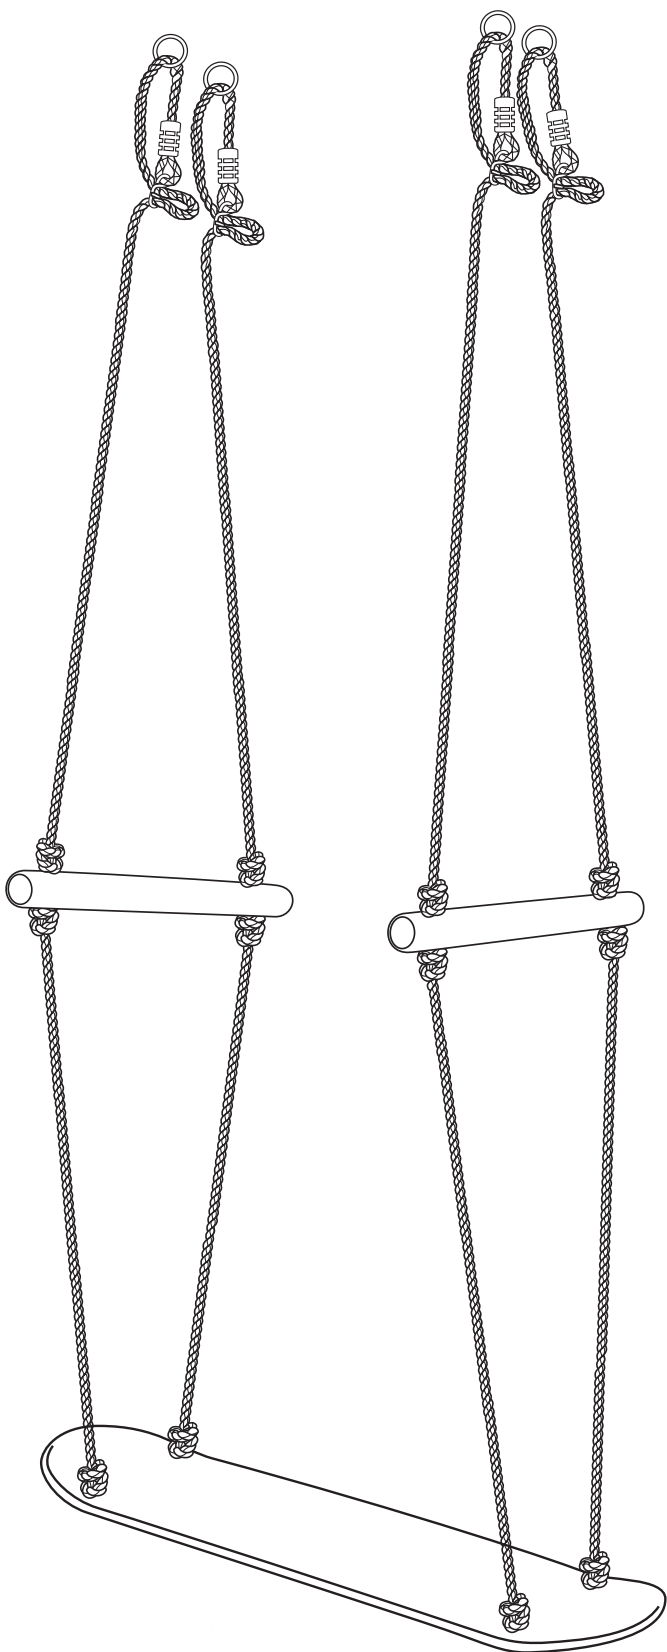

SKATEBOARD SWING

COMPLIES WITH EUROPEAN STANDARD
EN 71
MADE IN CHINA

HÖRBY BRUK

www.horbybruk.se

Sweden

AB Hörby Bruk Slakterigatan 5, 242 35 Hörby Sweden Phone +46 415 16770