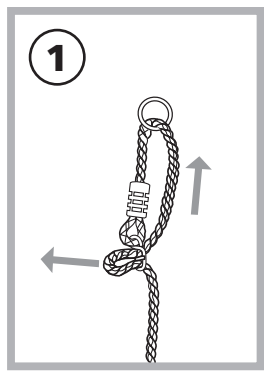

SKATEBOARD SWING

COMPLIES WITH EUROPEAN STANDARD
EN 71
MADE IN CHINA

HÖRBY BRUK

www.horbybruk.se

Sweden

AB Hörby Bruk Slakterigatan 5, 242 35 Hörby Sweden Phone +46 415 16770