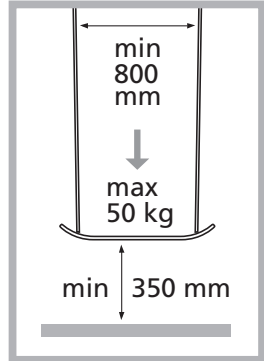

SKATEBOARD SWING

COMPLIES WITH EUROPEAN STANDARD
EN 71
MADE IN CHINA

HÖRBY BRUK

www.horbybruk.se

Sweden

AB Hörby Bruk Slakterigatan 5, 242 35 Hörby Sweden Phone +46 415 16770