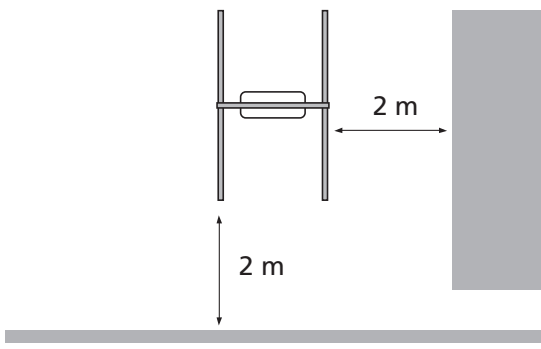

SKATEBOARD SWING

COMPLIES WITH EUROPEAN STANDARD
EN 71
MADE IN CHINA

HÖRBY BRUK

www.horbybruk.se

Sweden

AB Hörby Bruk Slakterigatan 5, 242 35 Hörby Sweden Phone +46 415 16770