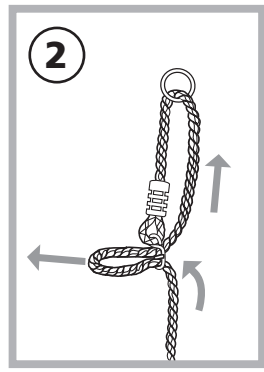

SKATEBOARD SWING

COMPLIES WITH EUROPEAN STANDARD
EN 71
MADE IN CHINA

HÖRBY BRUK

www.horbybruk.se

Sweden

AB Hörby Bruk Slakterigatan 5, 242 35 Hörby Sweden Phone +46 415 16770