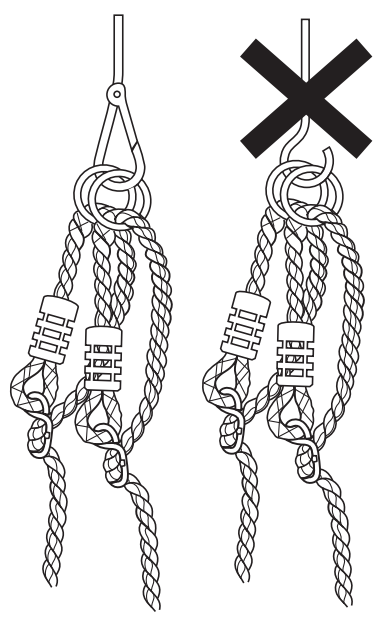

SKATEBOARD SWING

COMPLIES WITH EUROPEAN STANDARD
EN 71
MADE IN CHINA

HÖRBY BRUK

www.horbybruk.se

Sweden

AB Hörby Bruk Slakterigatan 5, 242 35 Hörby Sweden Phone +46 415 16770