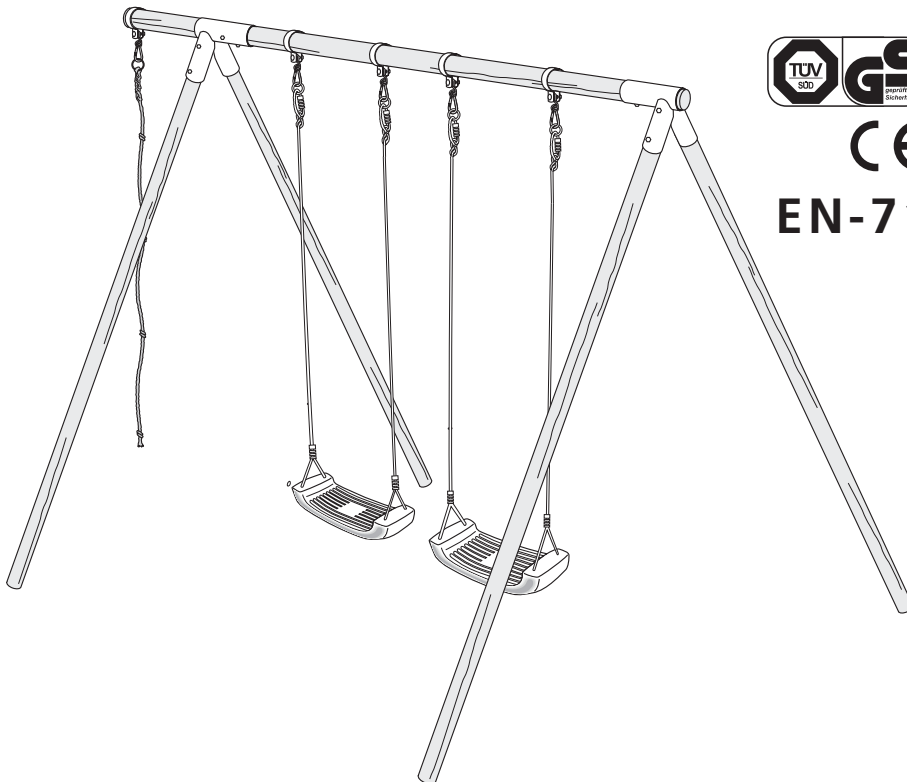

WOODEN SWING HIGH

WARNING

CE

EN-71

HÖRBY BRUK

www.horbybruk.se

Sweden

AB Hörby Bruk Slakterigatan 5, 242 35 Hörby Sweden Phone +46 415 16770

- ① 1
- ② 4
- ③ 1
- ⑥ 2
- ⑦ 5
- ⑧ 2
- ⑨ 4
- E 17 (50 mm)
- F 4 (70 mm)
- G 5

Montage.

Assembly.

Montage.

Assembly.

Montage.

Assembly.

Montage.